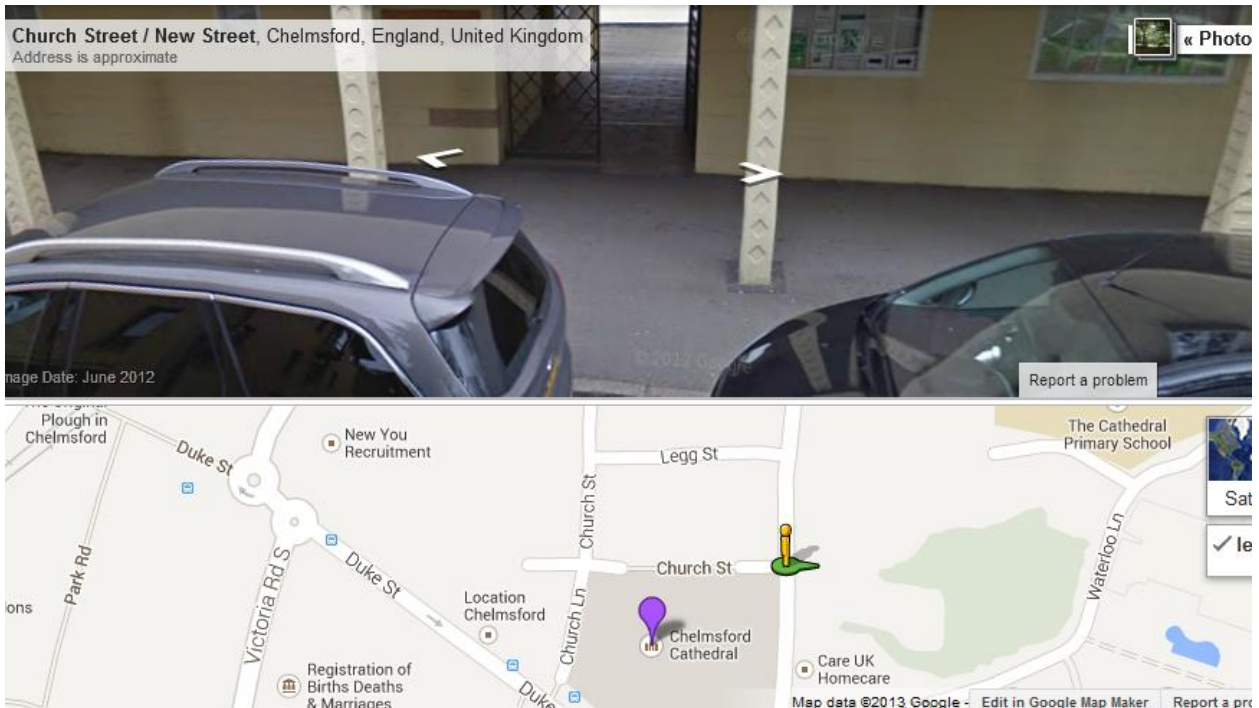

This is a map to direct you to the general location of the cathedral and I think this is a good starting point

The learning centre is through two arches as shown by the little orange man below and the picture